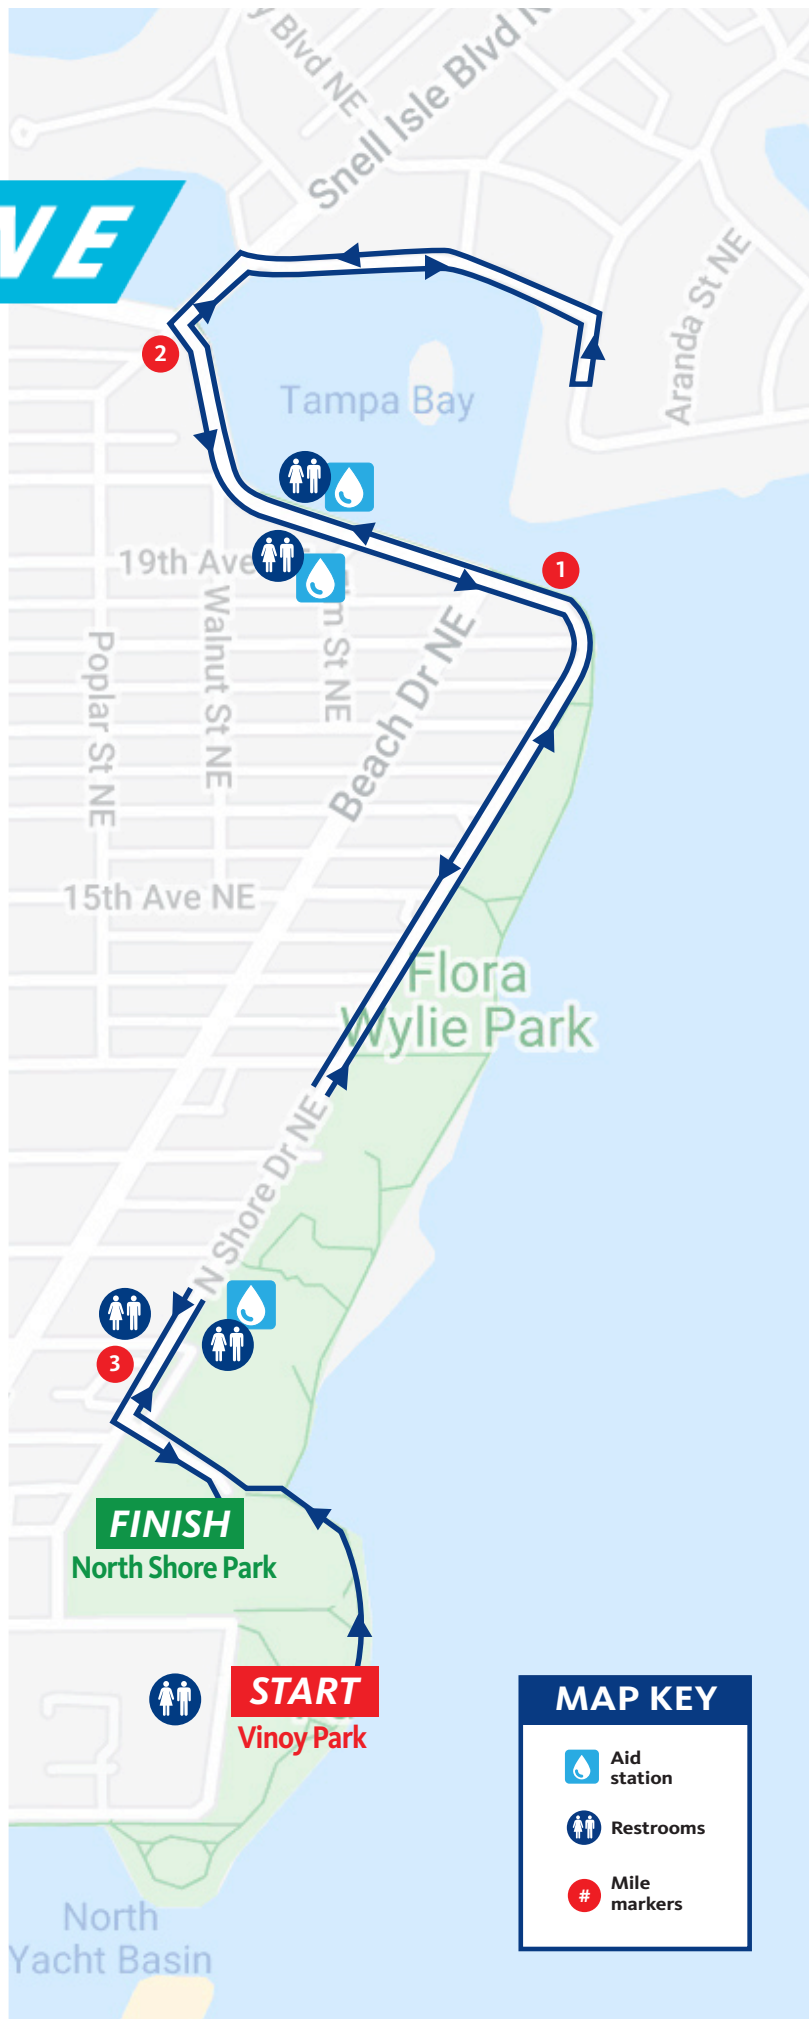

FIND YOUR FINISH LINE

ST. PETERSBURG, FLORIDA
SATRIATHLON.COM

SPRINT RUN COURSE

ST. ANTHONY'S
TRIATHLON

TURN-BY-TURN DIRECTIONS

START: RUN OUT

- Turn left onto the sidewalk in Vinoy Park.
- Exit onto the path to Bayshore Drive Northeast.
- Turn right onto North Shore Drive Northeast.
- Continue onto Coffee Pot Boulevard Northeast.
- Turn right onto Snell Isle Boulevard Northeast.
- Turn right onto Brightwaters Boulevard Northeast.
- Turn right to stay on Brightwaters Boulevard Northeast.
- Turn around on Brightwaters Boulevard Northeast.
- Turn left to stay on Brightwaters Boulevard Northeast.
- Turn left onto Snell Isle Boulevard Northeast.
- Turn left onto Coffee Pot Boulevard Northeast.
- Continue onto North Shore Drive Northeast.
- Turn left onto Bayshore Drive Northeast.

END: FINISH LINE!