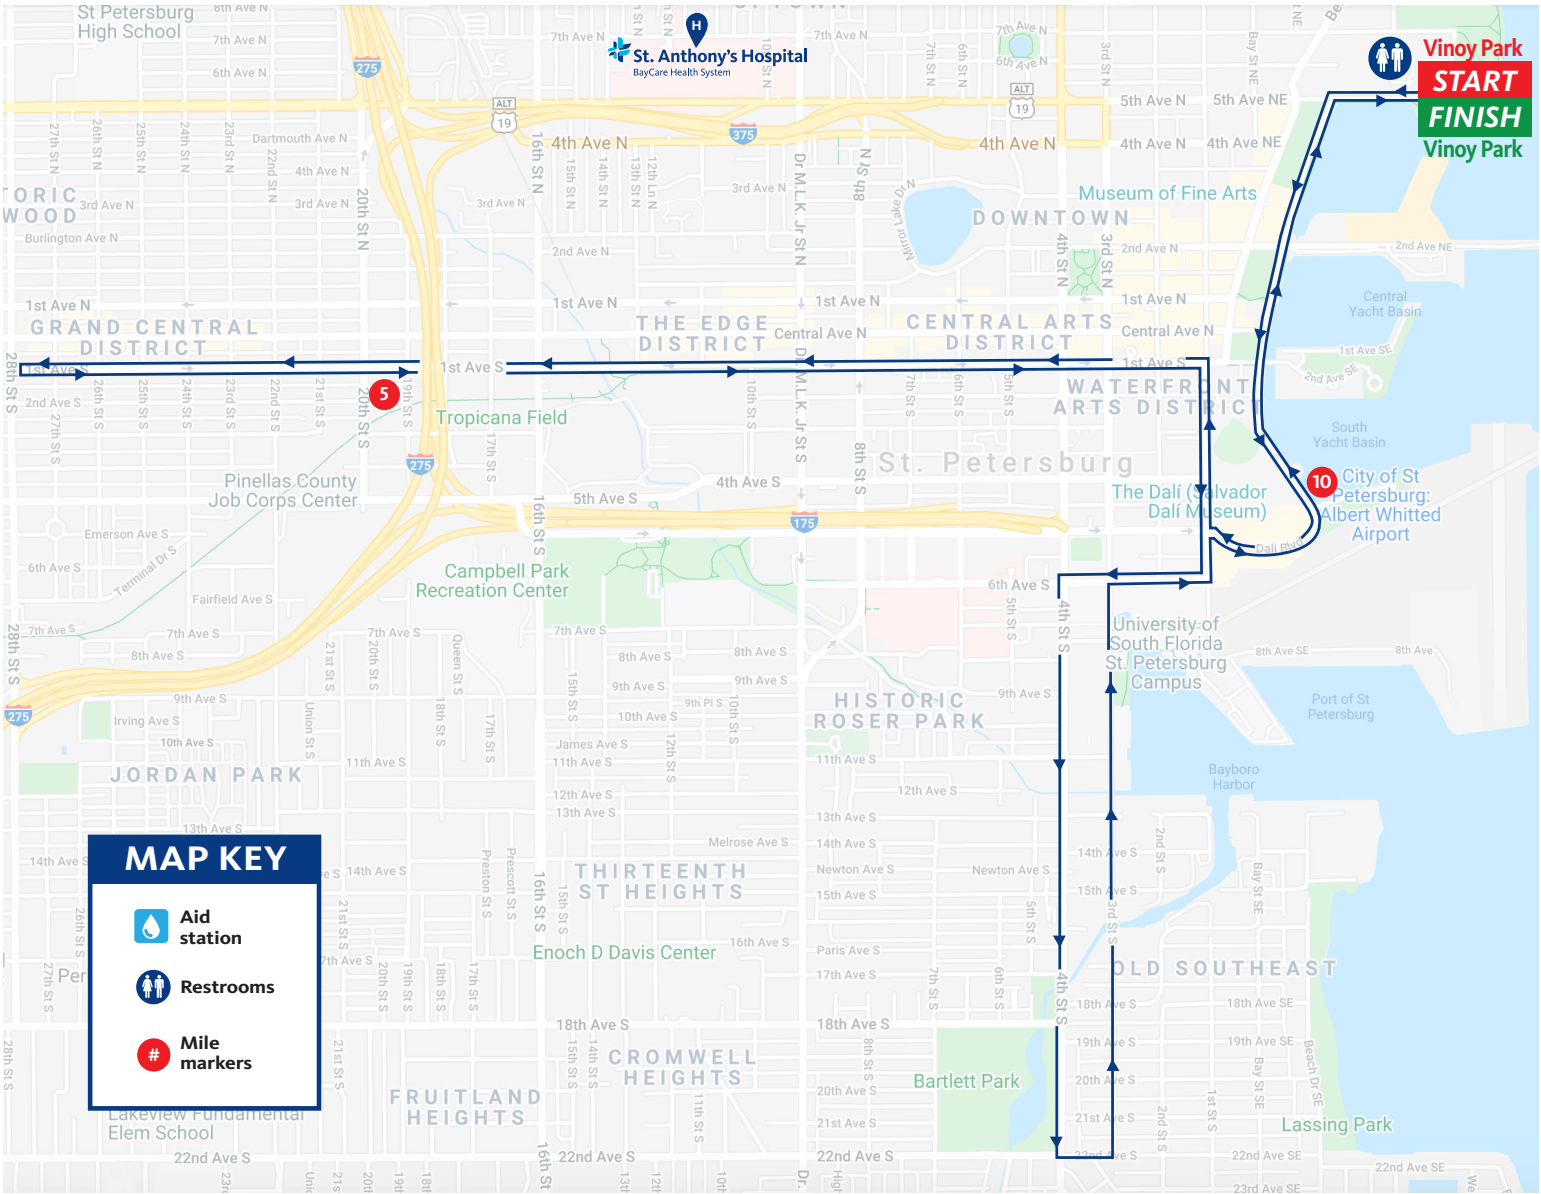

FIND YOUR FINISH LINE

ST. PETERSBURG, FLORIDA | SATRIATHLON.COM

SPRINT BIKE COURSE

TURN-BY-TURN DIRECTIONS

START: BIKE MOUNT

- Turn left onto Bayshore Drive Northeast.
- Turn right onto First Street South.
- Turn left onto First Avenue South.
- Head west on First Avenue South toward Second Street South.
- Continue west on First Avenue South toward 16th Street South.
- Turn around at 28th Street South.
- Turn right onto First Street South.
- Turn right on Sixth Avenue South.
- Turn left onto Fourth Street South.
- Turn left onto 22nd Avenue South.
- Turn left onto Third Street South.
- Turn right onto Sixth Avenue South.
- Turn left onto First Street South.
- Turn right onto Fifth Avenue Southeast/Dali Boulevard.
- Turn right onto Fifth Avenue Northeast.

END: BIKE DISMOUNT