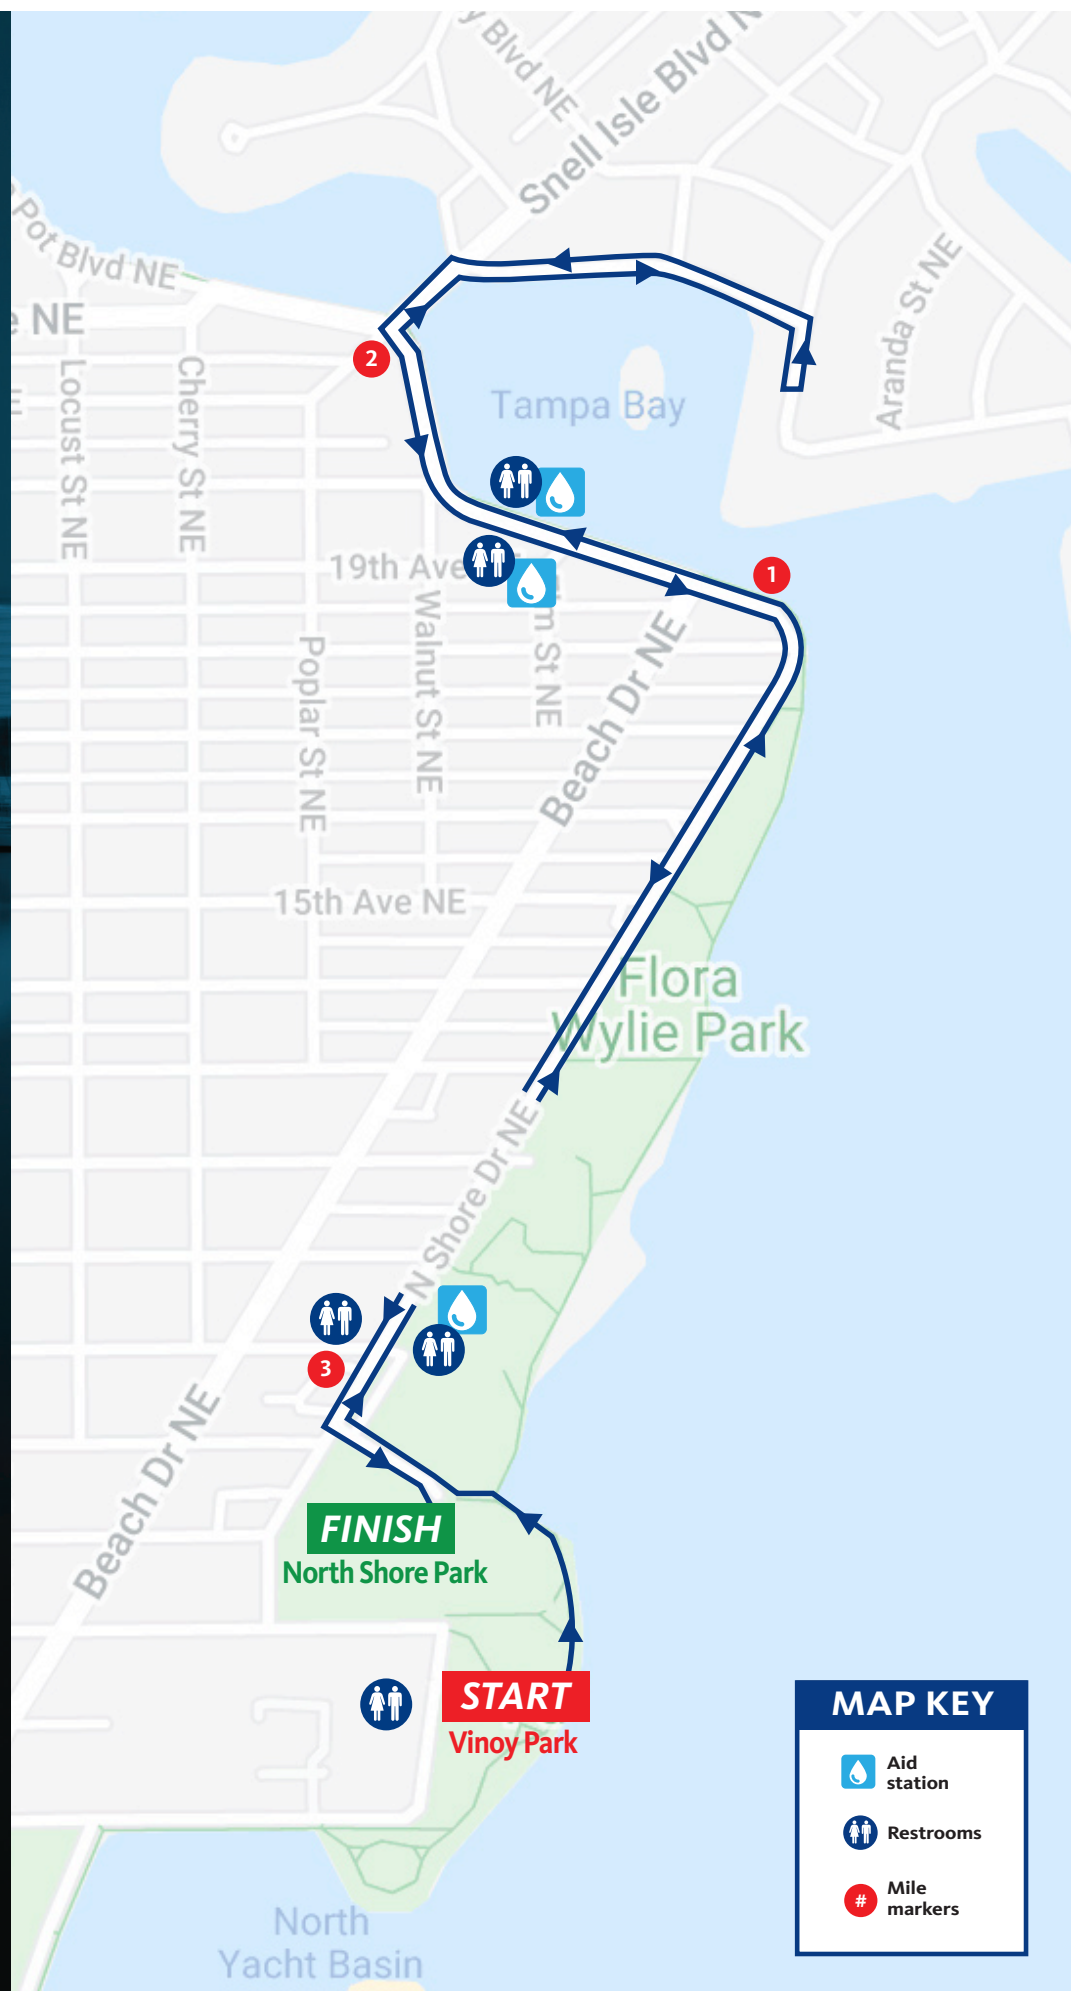

# SPRINT RUN COURSE

WHERE THE  
WORLD'S  
**BEST**  
COME TO  
**RACE**

ST. PETERSBURG, FLORIDA

SATriathlon.com

## MAP KEY

-  Aid station
-  Restrooms
-  Mile markers

# ***SPRINT RUN COURSE***

5K

ST. PETERSBURG, FLORIDA

### **START: RUN OUT**

- Turn left onto sidewalk in Vinoy Park
- Exit path to Bayshore Dr NE
- Turn right onto N Shore Dr NE
- Continue onto Coffee Pot Blvd NE
- Turn right onto Snell Isle Blvd NE
- Turn right onto Brightwaters Blvd NE
- Turn right to stay on Brightwaters Blvd NE
- Turn around on Brightwater Blvd NE
- Turn left to stay on Brightwaters Blvd NE
- Turn left onto Snell Isle Blvd NE
- Turn left onto Coffee Pot Blvd NE
- Continue onto N Shore Dr NE
- Turn right onto N Shore Dr NE
- Turn left onto Bayshore Dr NE